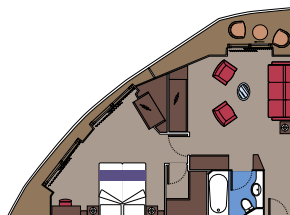

36 Suites

Suites (from ≈ 22 to ≈ 41 m²) with balcony ($\approx$ from 4 to 6 m²) or panoramic sealed window.

This kind of accommodation is available with Fantastica and Aurea Experiences.

1.115 Balcony

Cabins (≈ 20 m²) with balcony (≈ 4 to ≈ 6 m²). Double bed can be converted into two single beds.

Including 214 Family Cabins consisting in two connecting cabins that can accommodate up to 4 people. Available only with Fantastica Experience.

This kind of accommodation is available with Bella, Fantastica and Aurea Experiences.

91 Ocean View

Cabins with porthole (from ≈ 18 to ≈ 21 m²). Double bed can be converted into two single beds.

This kind of accommodation is available with Bella and Fantastica Experiences.

294 Interior

Interior cabins (≈ 17 m²). Double bed can be converted into two single beds.

This kind of accommodation is available with Bella and Fantastica Experiences.