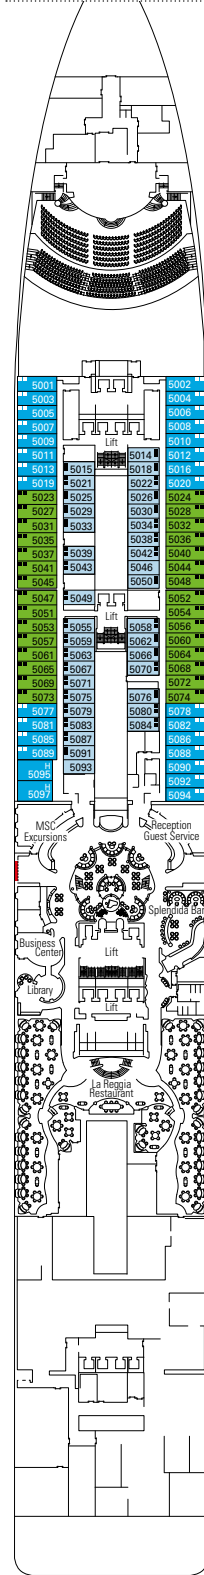

DECK PLANS & ACCOMMODATIONS

1.637 CABINS
4.363 GUESTS

ROYAL PALM CASINO