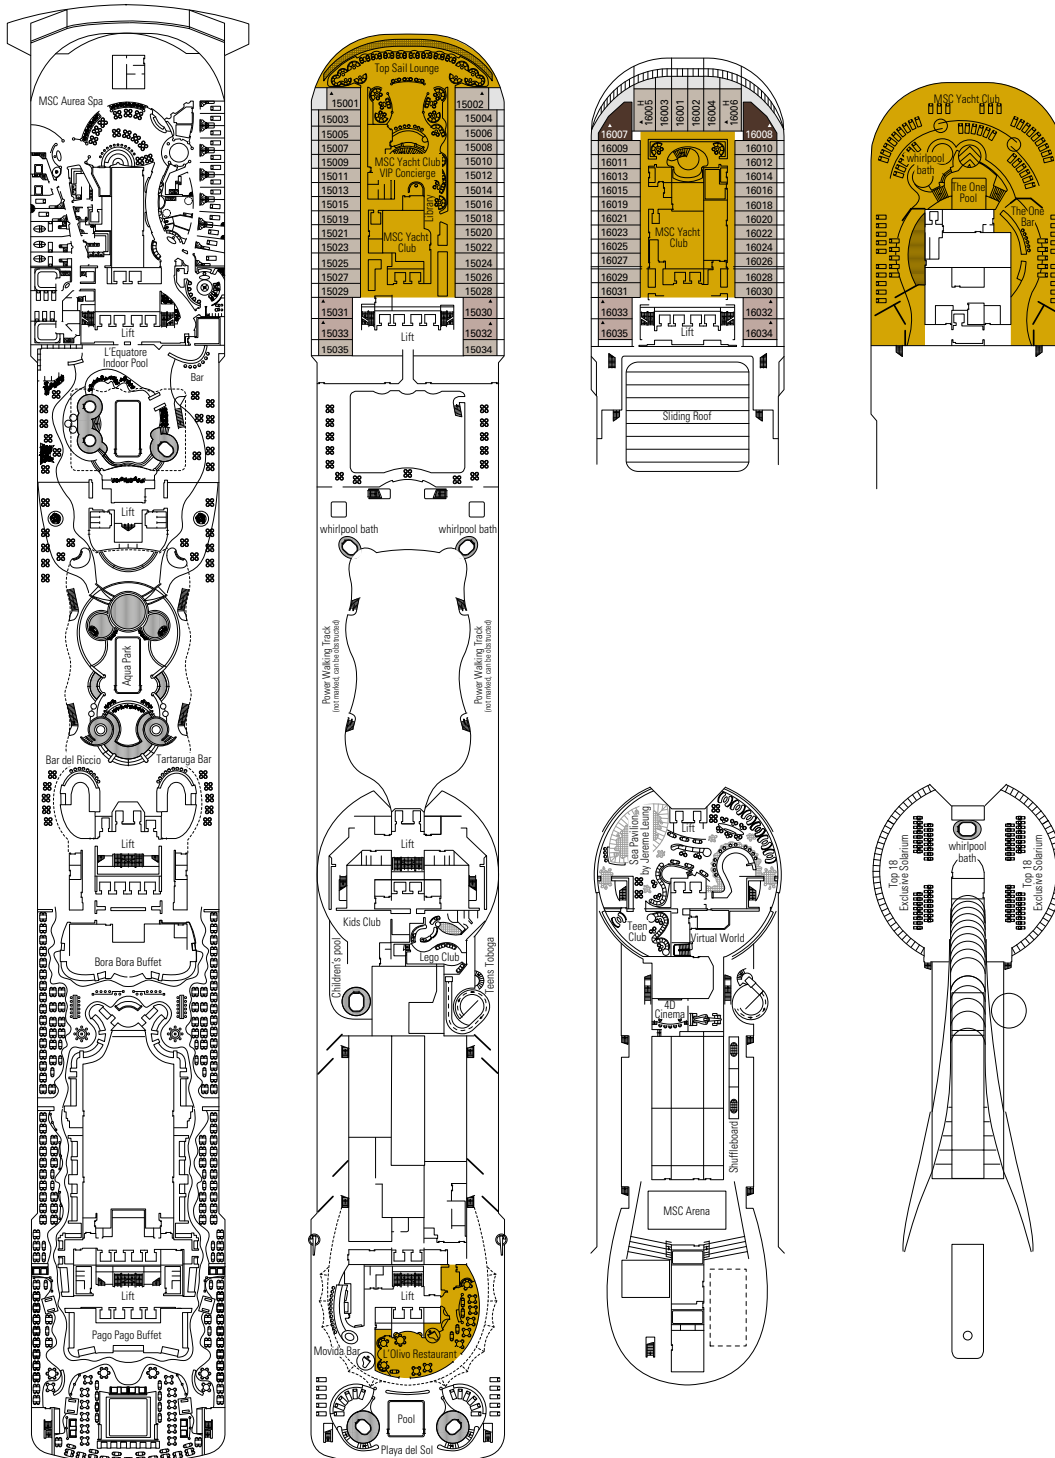

DECK 14 RAFFAELLO   **DECK 15** LEONARDO DA VINCI   **DECK 16** MICHELANGELO   **DECK 18** SUN DECK

Ship configuration, data and descriptions may be subject to change depending on the season and on the destination and must be verified at the time of booking.