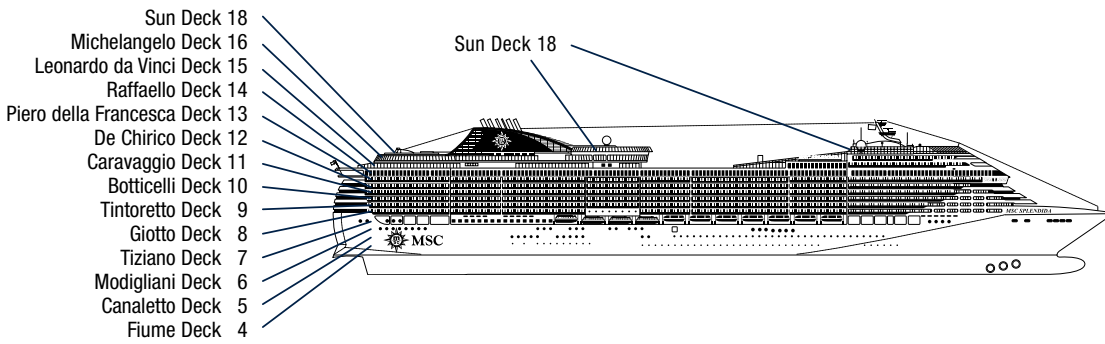

# DECK PLANS & ACCOMMODATIONS

1.637 CABINS  
4.363 GUESTS

## ROYAL PALM CASINO

**DECK 4**  
FIUME

**DECK 5**  
CANALETTO

**DECK 6**  
MODIGLIANI

**DECK 7**  
TIZIANO

**DECK 8**  
GIOTTO

BUTCHER'S CUT

PLAYA DEL SOL

## MSC YACHT CLUB