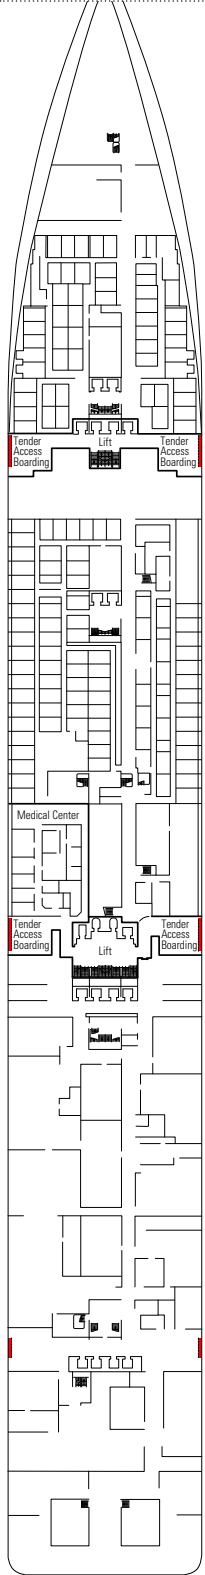

DECK PLANS & ACCOMMODATIONS

1.637 CABINS
4.363 GUESTS

ROYAL PALM CASINO