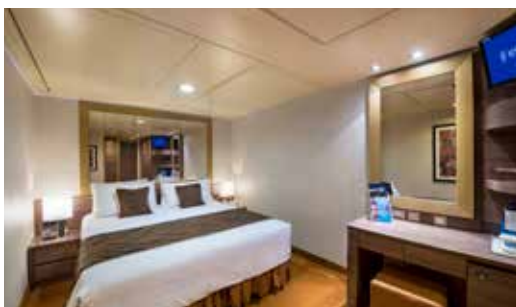

294 Interior