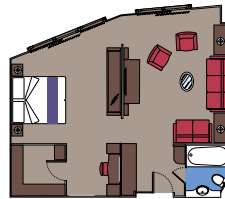

## 2 Royal Suites

Royal Suites (≈ 36 m<sup>2</sup>) with balcony (≈ 16 m<sup>2</sup>).  
Double bed can be converted into two single beds.

This kind of accommodation is only available in the MSC Yacht Club.

## 3 Executive & Family Suites

Executive & Family Suites with panoramic sealed window (from ≈ 45 to ≈ 53 m<sup>2</sup>).  
Double bed can be converted into two single beds.

This kind of accommodation is only available in the MSC Yacht Club.