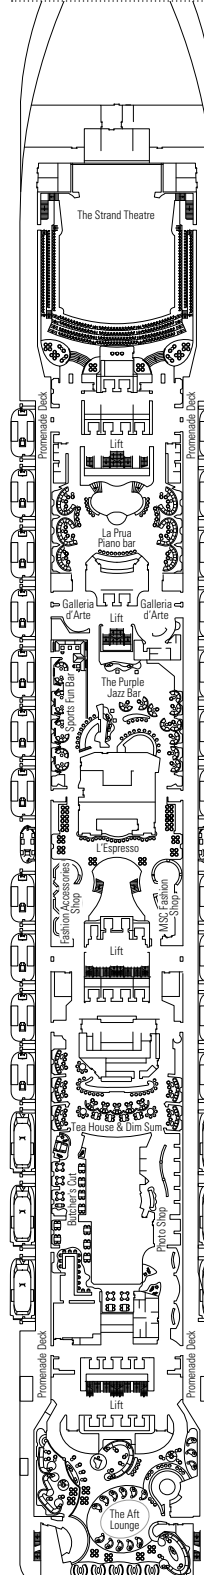

DECK PLANS & ACCOMMODATIONS

1.637 CABINS
4.363 GUESTS

ROYAL PALM CASINO