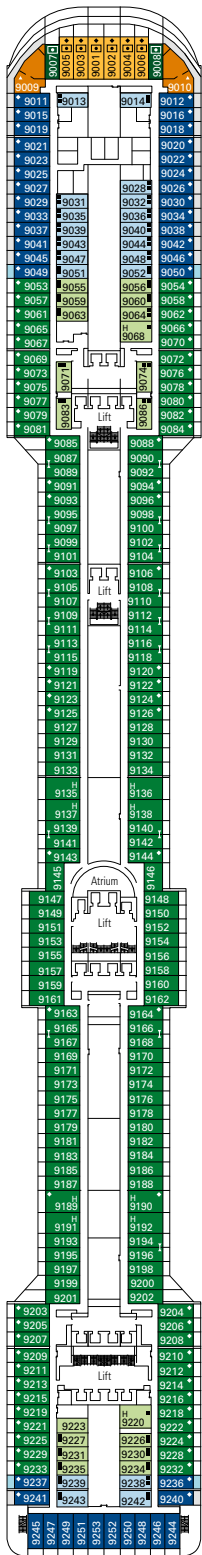

BUTCHER'S CUT