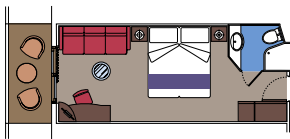

1.115 Balcony