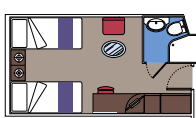

294 Interior

Interior cabins (≈ 17 m²). Double bed can be converted into two single beds.

This kind of accommodation is available with Bella and Fantastica Experiences.