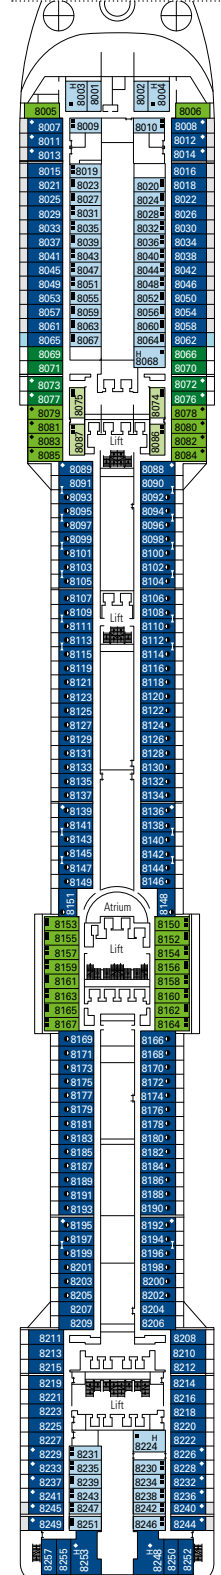

DECK PLANS & ACCOMMODATIONS

1.637 CABINS
4.363 GUESTS

ROYAL PALM CASINO