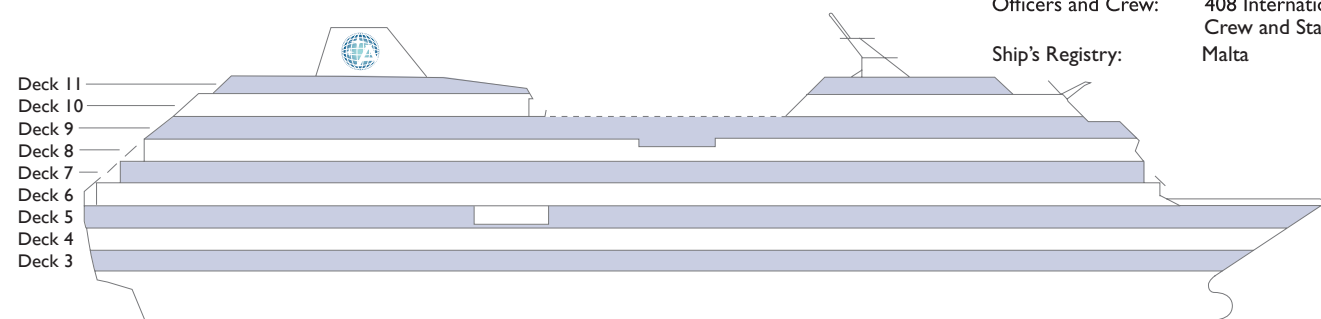

AZAMARA QUEST® DECK PLANS

©2011 Azamara Club Cruises. Ship's Registry: Malta.

SHIP SPECIFICATIONS

Occupancy: 694 (Double Occupancy)
 Net Tonnage: 30,277
 Length: 592 feet (180 meters)
 Beam: 84 feet (25 meters)
 Guest Decks: Nine
 Cruising Speed: 18.5 knots
 Electric Current: 110/220 AC
 Refurbished: 2007
 Officers and Crew: 408 International Officers, Crew and Staff
 Ship's Registry: Malta